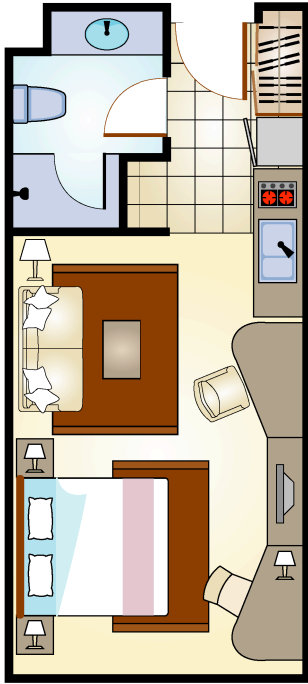

Studio 36 m²