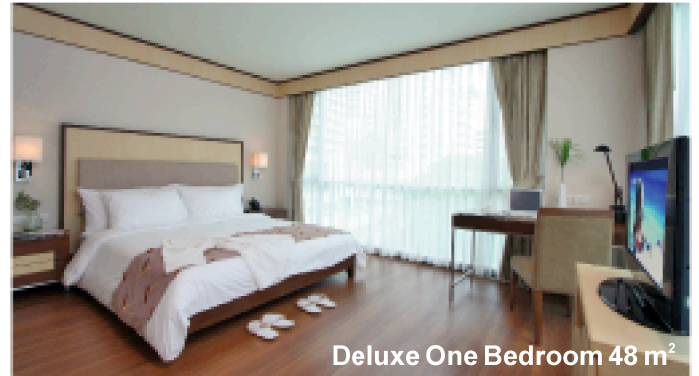

### LOCATION

Enclosed by Bangkok's most desirable residential area, Adelphi Suites confidently boasts its proximity to the city's famous shopping malls, entertainment and worldwide cuisines catering to your specific needs. The BTS Sky Train and expressways are a stride away, offering easy access to every sector of the Bangkok city.

### TRANSPORTATION

Adelphi Suites is 32 kilometers from Suvarnabhumi International Airport. A chauffeur driven limousine is available on request. Alternatively taxi and airport buses can be used from the airport.

### POINTS OF INTEREST

- Emporium Shopping Complex
- Royal Grand Palace
- Chatuchak Weekend Market
- Central World Plaza
- Queen Sirikit Convention Center
- Siam Paragon
- MBK Shopping Center

Deluxe One Bedroom 48 m<sup>2</sup>

### GUEST ROOM FEATURES & SERVICES

- 32 inch LCD television with DVD stereo system
- Kitchenette area with two door refrigerator, microwave, electric cooking hobs & exhaust hood
- Cooking utensils, dining and kitchenware with cutlery and glassware
- Personal electronic safe
- Daily room cleaning service
- Linen change service
- Laundry and dry cleaning service
- Dedicated in-room Broadband Internet access
- Cable TV channels (CNN, BBC, ESPN and others)
- Laundry washer and dryer (selected suites)
- Large bathtub and separate shower cubicle (selected suites)