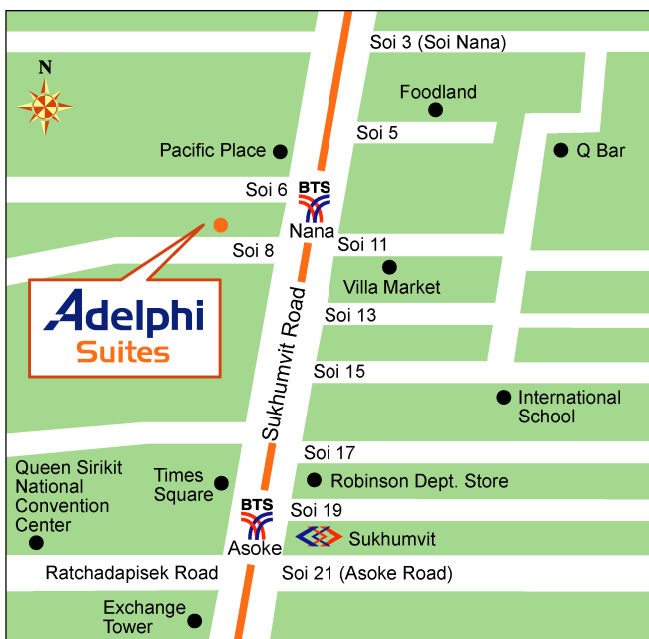

เบอร์โทรฟรี 1800 29 1818
Thai : 6 617 5100 8 653 1335
English : 6 Sukhumvit Soi 8, Bangkok 10110