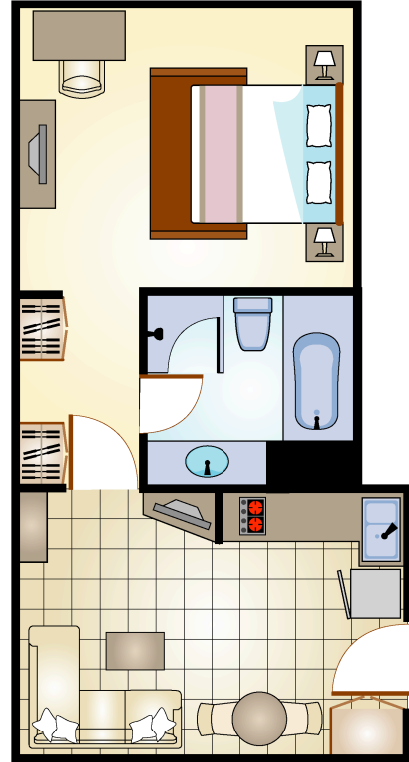

Deluxe One Bedroom 48 m²